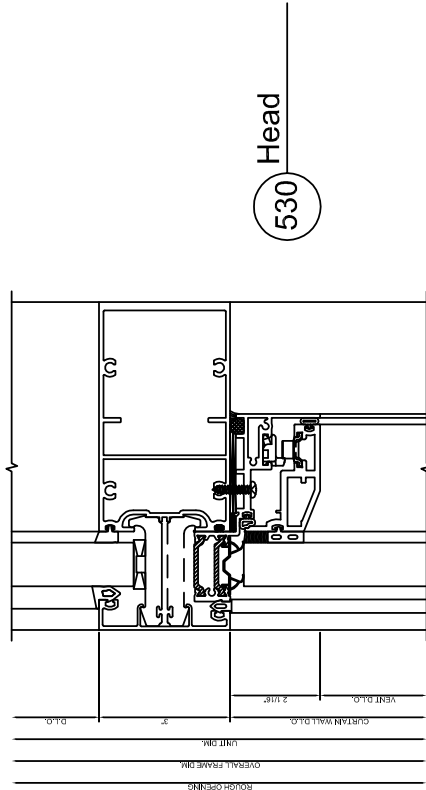

640 Left Jamb

641 Right Jamb

530 Head

532 Sill

875X Wall Vent
 Captured Project-Out Vent

875X Wall Vent

SSG Project-Out Vent

644 Right Jamb

643 Left Jamb

640 Left Jamb

641 Right Jamb

530 Head

532 Sill

875X — PROJECT OUT VENT
CAPTURED

875X Wall Vent

Captured