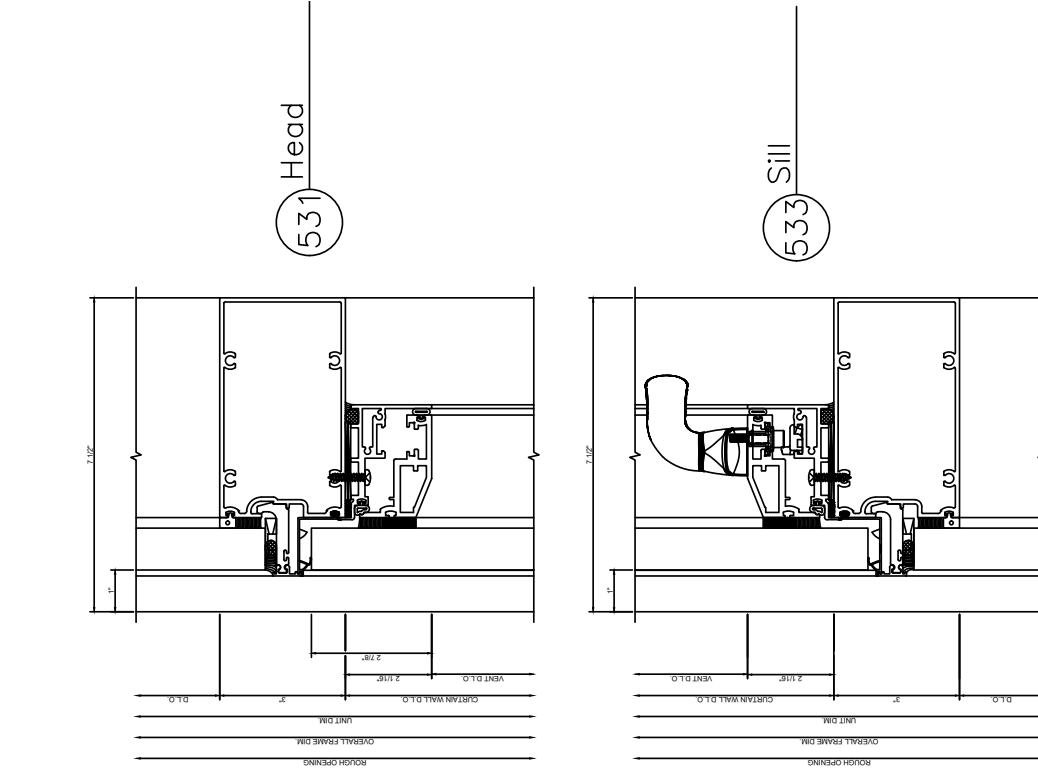

643 Left Jamb

640 Left Jamb

641 Right Jamb

530 Head

532 Sill

875X — PROJECT OUT VENT
CAPTURED

875X Wall Vent

Captured

875X Wall Vent

SSG

875X – PROJECT OUT VENT
S.S.G.