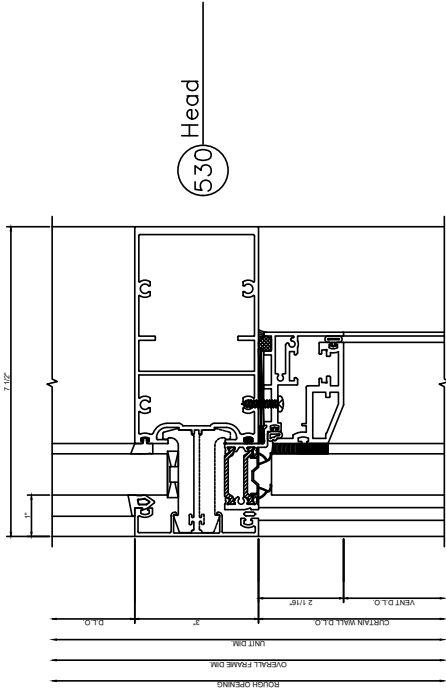

643 Left Jamb

640 Left Jamb

641 Right Jamb

530 Head

532 Sill

875X — PROJECT OUT VENT
CAPTURED

875X Wall Vent

Captured

875X Wall Vent

SSG

875X – PROJECT OUT VENT
S.S.G.