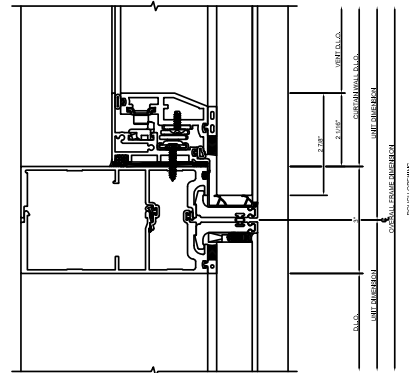

640 Left Jamb

641 Right Jamb

530 Head

532 Sill

875X Wall Vent
 Captured Project-Out Vent

875X Wall Vent

SSG Project-Out Vent

644 Right Jamb

643 Left Jamb

640 Left Jamb

641 Right Jamb

530 Head

532 Sill

875X — PROJECT OUT VENT
CAPTURED

875X Wall Vent

Captured