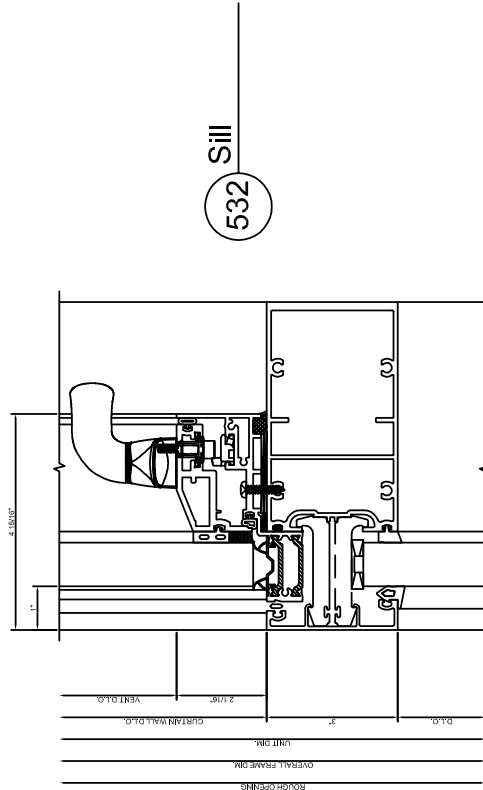

640 Left Jamb

641 Right Jamb

530 Head

532 Sill

875X Wall Vent
 Captured Project-Out Vent

875X Wall Vent

SSG Project-Out Vent

644 Right Jamb

643 Left Jamb

640 Left Jamb

641 Right Jamb

530 Head

532 Sill

875X — PROJECT OUT VENT
CAPTURED

875X Wall Vent

Captured

875X Wall Vent

SSG

875X – PROJECT OUT VENT
S.S.G.