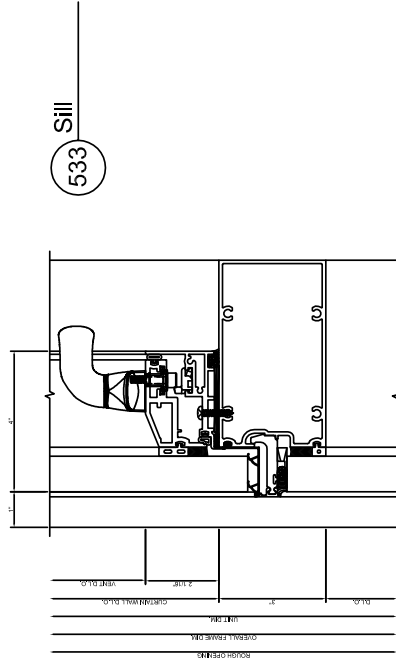

640 Left Jamb

641 Right Jamb

530 Head

532 Sill

875X Wall Vent
 Captured Project-Out Vent

875X Wall Vent

SSG Project-Out Vent

644 Right Jamb

643 Left Jamb

640 Left Jamb

641 Right Jamb

530 Head

532 Sill

875X — PROJECT OUT VENT
CAPTURED

875X Wall Vent

Captured