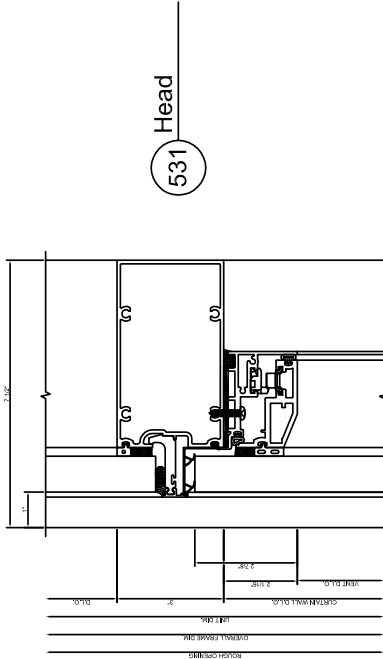

640 Left Jamb

641 Right Jamb

530 Head

532 Sill

875X Wall Vent
 Captured Project-Out Vent

875X Wall Vent

SSG Project-Out Vent

644 Right Jamb

643 Left Jamb

640 Left Jamb

641 Right Jamb

530 Head

532 Sill

875X — PROJECT OUT VENT
CAPTURED

875X Wall Vent

Captured