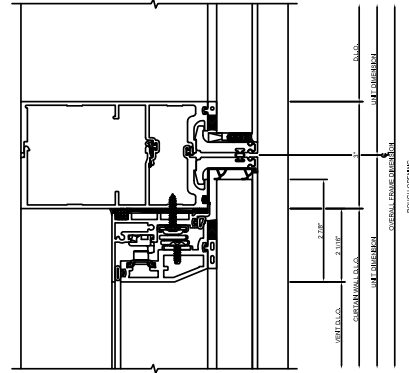

640 Left Jamb

641 Right Jamb

530 Head

532 Sill

875X Wall Vent
 Captured Project-Out Vent

875X Wall Vent

SSG Project-Out Vent

644 Right Jamb

643 Left Jamb

640 Left Jamb

641 Right Jamb

530 Head

532 Sill

875X — PROJECT OUT VENT
CAPTURED

875X Wall Vent

Captured