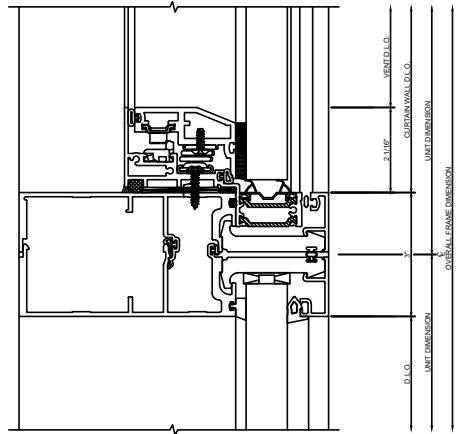

640 Left Jamb

641 Right Jamb

530 Head

532 Sill

875X Wall Vent
 Captured Project-Out Vent

875X Wall Vent

SSG Project-Out Vent

644 Right Jamb

643 Left Jamb

640 Left Jamb

641 Right Jamb

530 Head

532 Sill

875X — PROJECT OUT VENT
CAPTURED

875X Wall Vent

Captured