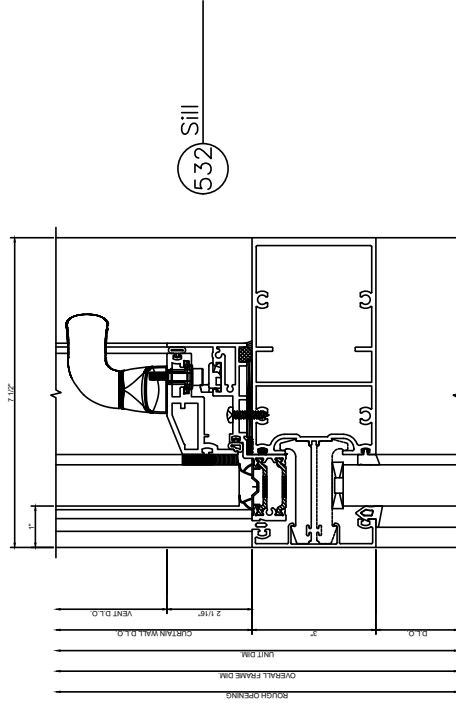

640 Left Jamb

641 Right Jamb

530 Head

532 Sill

875X Wall Vent
 Captured Project-Out Vent

875X Wall Vent

SSG Project-Out Vent

644 Right Jamb

643 Left Jamb

640 Left Jamb

641 Right Jamb

530 Head

532 Sill

875X — PROJECT OUT VENT
CAPTURED

875X Wall Vent

Captured

875X Wall Vent

SSG

875X – PROJECT OUT VENT
S.S.G.