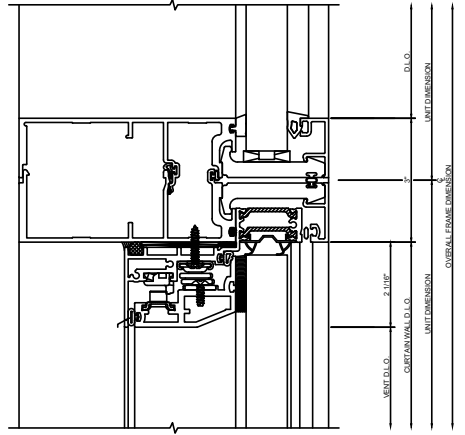

643 Left Jamb

640 Left Jamb

641 Right Jamb

530 Head

532 Sill

875X — PROJECT OUT VENT
CAPTURED

875X Wall Vent

Captured

875X Wall Vent

SSG

875X – PROJECT OUT VENT
S.S.G.