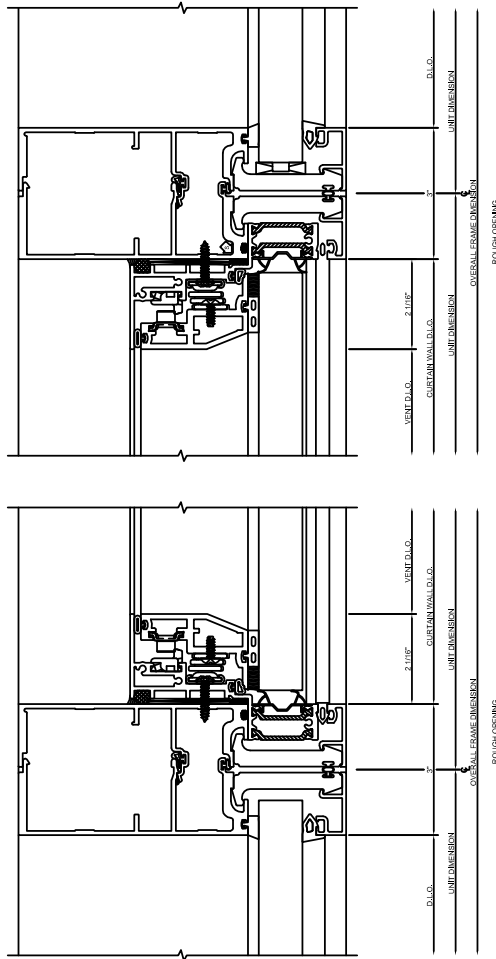

640 Left Jamb

641 Right Jamb

530 Head

532 Sill

875X Wall Vent
 Captured Project-Out Vent

875X Wall Vent

SSG Project-Out Vent

644 Right Jamb

643 Left Jamb

640 Left Jamb

641 Right Jamb

530 Head

532 Sill

875X — PROJECT OUT VENT
CAPTURED

875X Wall Vent

Captured