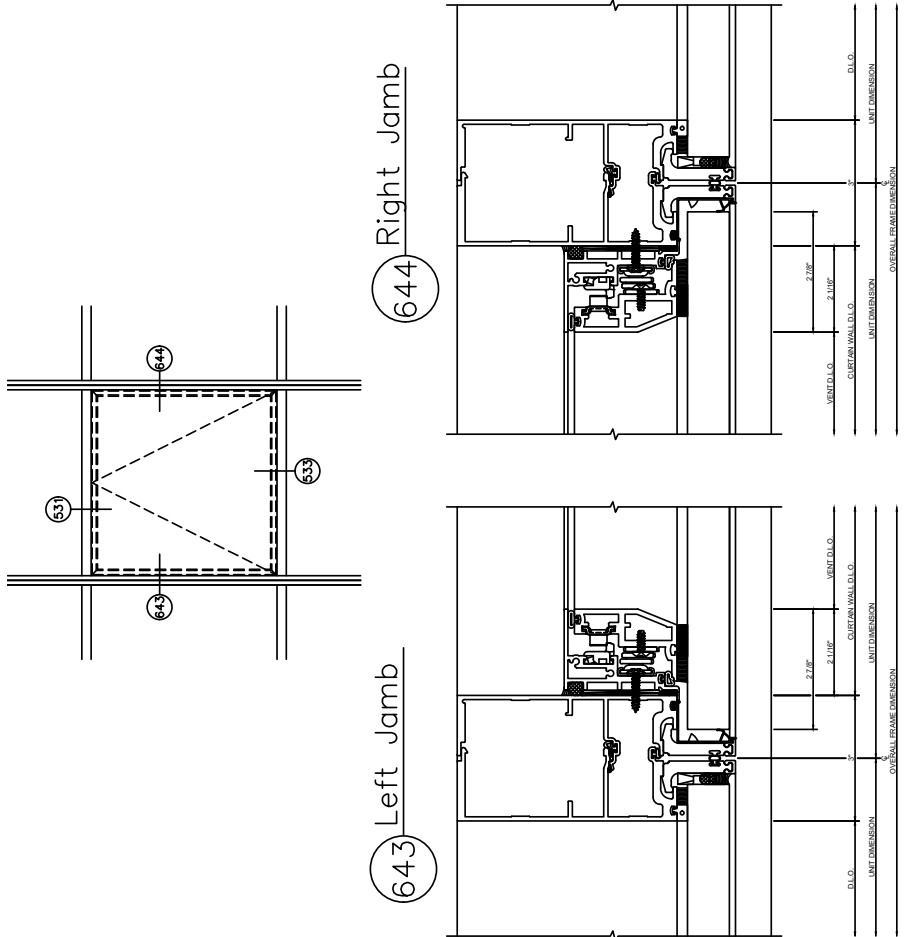

643 Left Jamb

640 Left Jamb

641 Right Jamb

530 Head

532 Sill

875X — PROJECT OUT VENT
CAPTURED

875X Wall Vent

Captured

875X Wall Vent

SSG

875X – PROJECT OUT VENT
S.S.G.